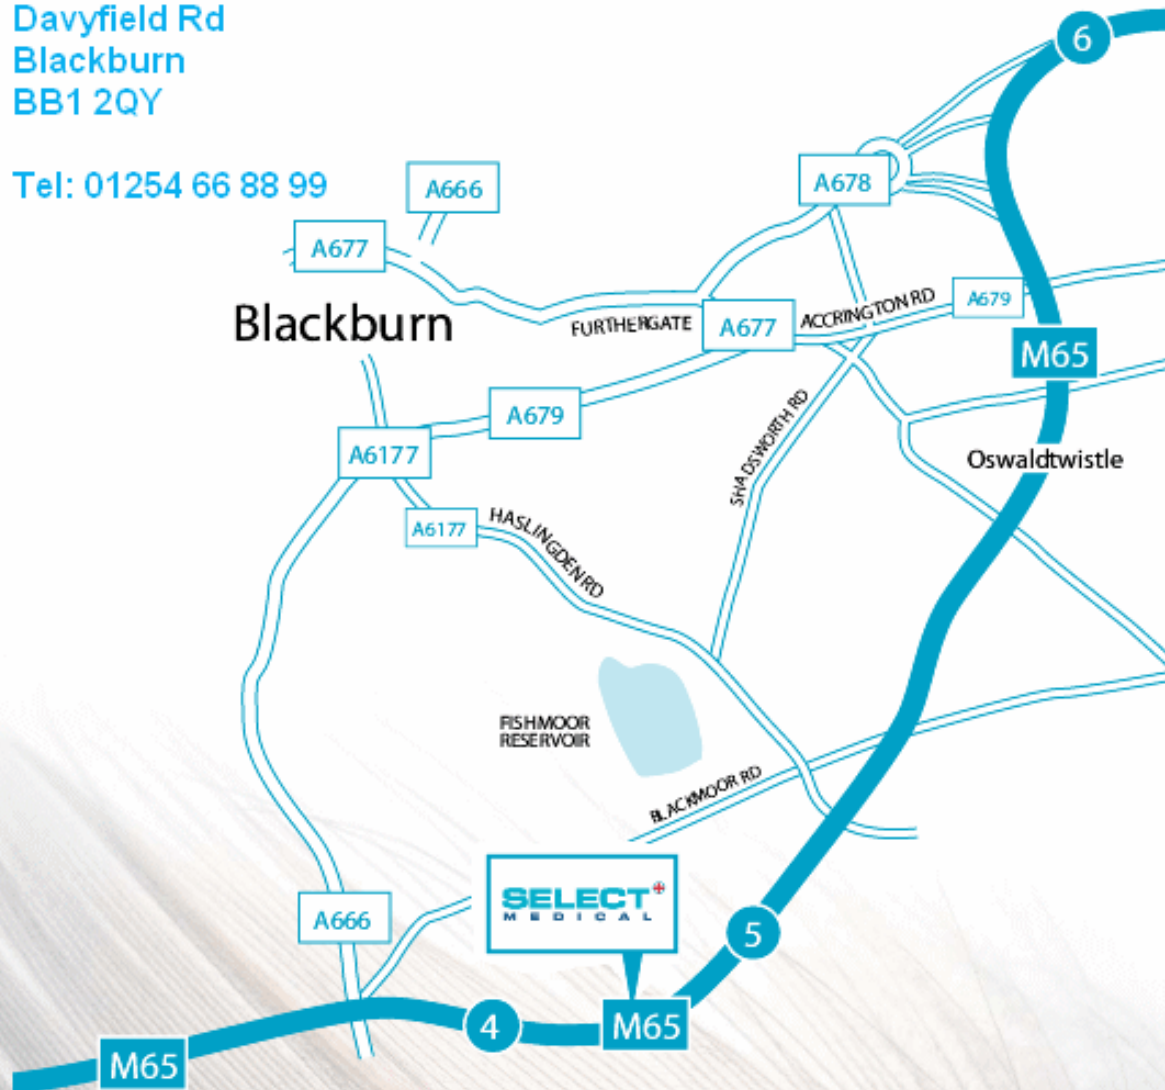

HOW TO FIND US

Select Medical Ltd
Unit 7 Centurion
Business Park
Davyfield Rd
Blackburn
BB1 2QY

Tel: 01254 66 88 99

SELECT⁺
MEDICAL

Email: info@selectmedical.co.uk

Select Medical is situated between J4 & J5 of the M65 and faces the motorway!